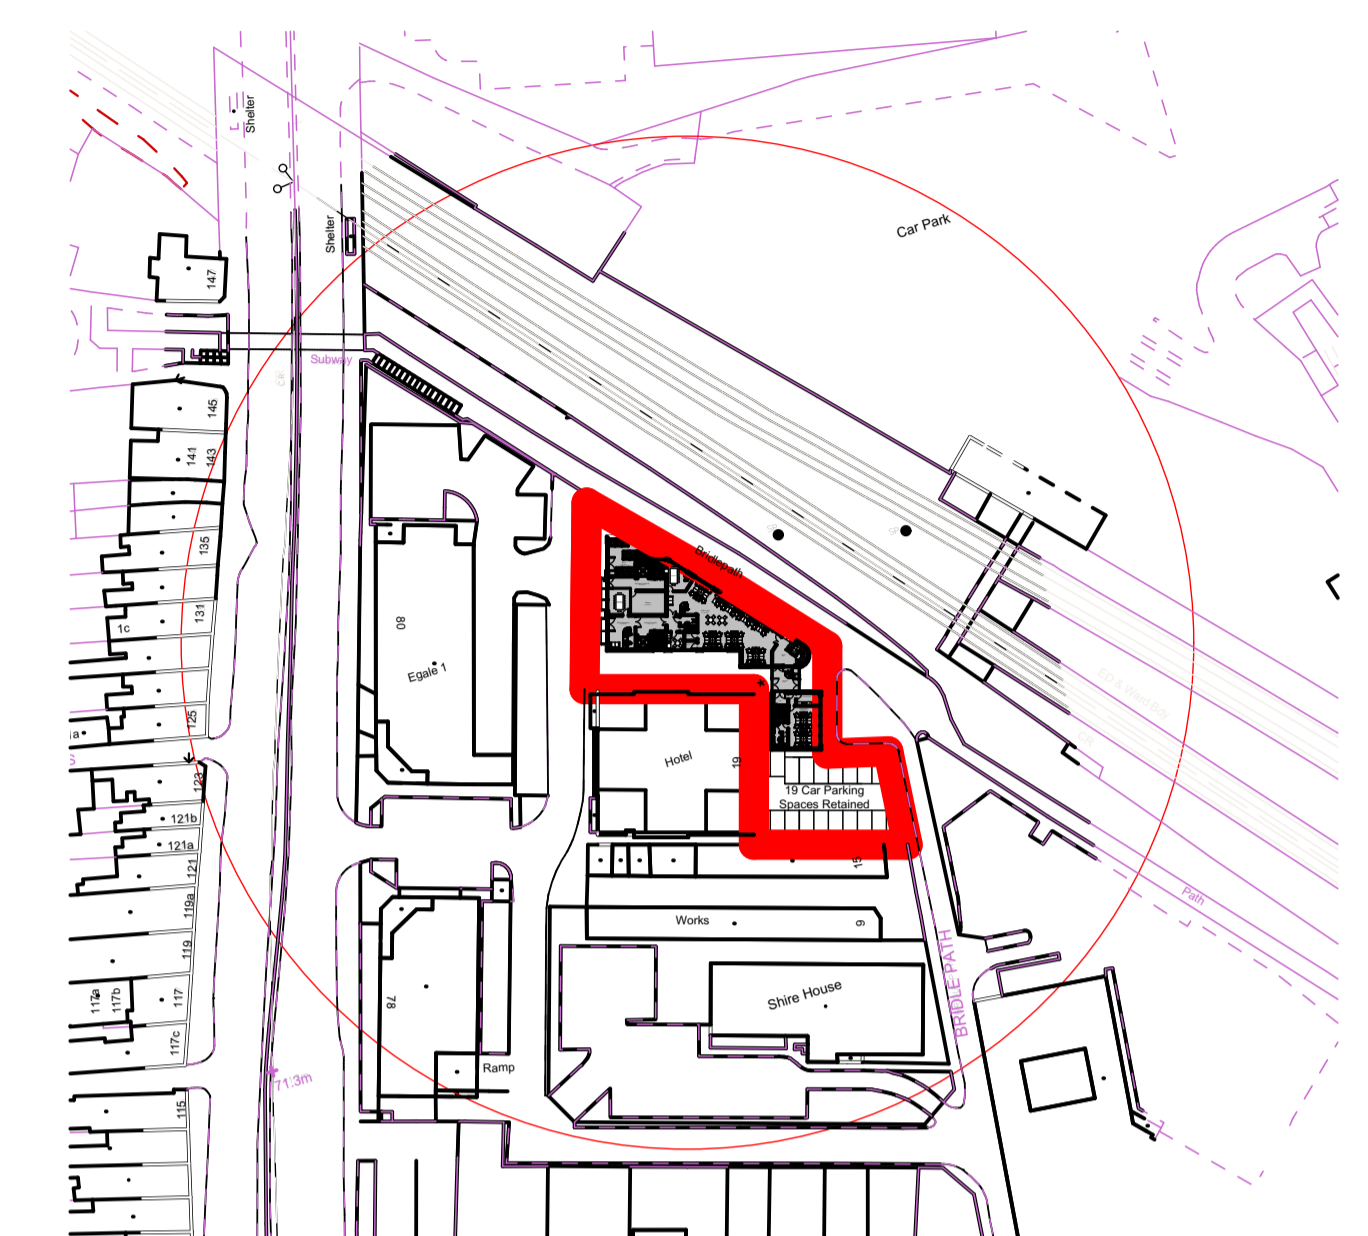

SITE LOCATION PLAN
1:1250

revisions

coda
Coda Planning
70-71 Cornish Place
Cornish Street
Sheffield
S8 3AF
T +44 (0)114 279 6003 E info@codastudios.co.uk
F +44 (0)114 279 6004

D - design PL - planning PT - pre-tender
T - tender P - preliminary
C - construction R - record

Excel
Proposed Mixed Use Development
Watford

Proposed Site Plan

scale	date	drawn	checked
	MAY 2016	MKH	

job no	(category) dwg no	revision
2259	(90)002